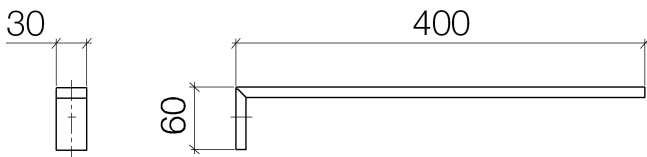

Bathtub - Deque
Towel bar single-arm fixed - polished chrome
Article number: 83 211 980-00

- 15-3/4" Projection

polished chrome

Dimensional drawing

All dimensions in mm / inch = mm x 0,0394

Bathtub - Deque

Towel bar single-arm fixed - polished chrome

Article number: 83 211 980-00

Bathtub - Deque
Towel bar single-arm fixed - polished chrome
Article number: 83 211 980-00

Other surface finishes

platinum matte
83 211 980-06