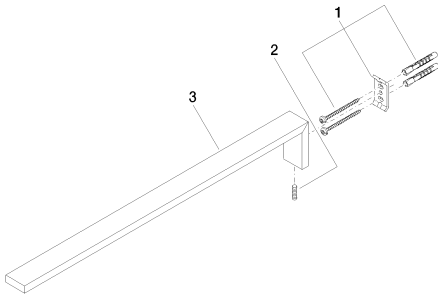

Bathtub - Deque
Towel bar single-arm fixed - polished chrome
Article number: 83 211 980-00

Other surface finishes

More custom finish options are available via special production (xTra Service). Please see our finish matrix for availability and pricing or contact a Dornbracht representative.

Spare parts list

Number	Item Number	Designation	Number of units